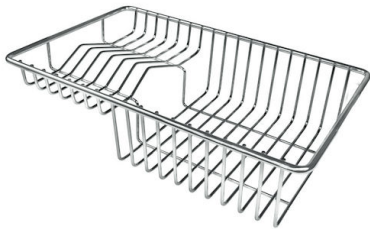

---

**Small radius** Bowls with squared shapes with a modern design and an increased capacity, for a minimal aesthetics connected with an extreme practicality.

---

## OPTIONAL ACCESSORIES

**Cestello inox**  
8612 000

**Glass chopping board**  
8631 300

**HPDE Chopping board**  
8657 001

**HPDE Twin chopping board**  
8644 101

**Stainless steel colander**  
8154 000

**Stainless steel plate rack**  
8100 154

**Stainless steel plate rack**  
8100 303

**White basket**  
8612 100

**White bowl**  
8153 100

\* only in combination with the accessory  
8644 101

**Graters kit with ring-holder and  
food collection tray**