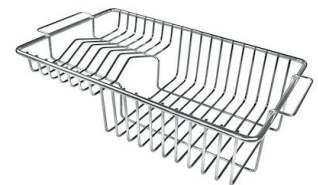

**Stainless steel plate rack**  
8100 303

**White basket**  
8612 100

**White bowl**  
8153 100

\* only in combination with the accessory  
8644 101

**Graters kit with ring-holder and  
food collection tray**

8159 101

\* only in combination with the accessory  
8644 101

**Stainless steel perforated tray**

8151 000

\* only in combination with the accessory  
8644 101

**Stainless steel plate rack**

8100 201

## RECOMMENDED PAIRINGS

**Mixer Tap Camillo**  
8467 000

**Mixer Tap Lorenzo**  
8466 000